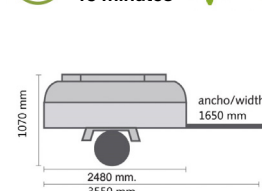

Assembly time is **15 minutes**