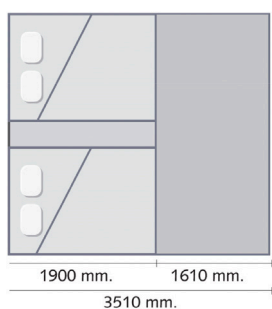

MONTANA EVO FOLDING CAMPER

Any place can be wonderful - explore new sensations and camp in seconds in any field, near the sea, in the mountains or on the shore of a lake!

With minimum effort, you can travel wherever you want with whom you want and the maximum space to carry all you want!

Specifications

Max Gross weight 450/600
Ex-Works Weight 345 kg
Wheels 145-13"

Includes

Roof Rack
Spare Wheel Carrier
Corner Steadies
Storage Locker

Optional

Inertia brake
Awning

Assembly time is **15 minutes**

Accessories