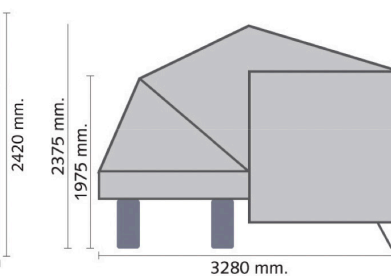

MONTANA EVO FOLDING CAMPER

Any place can be wonderful - explore new sensations and camp in seconds in any field, near the sea, in the mountains or on the shore of a lake!

With minimum effort, you can travel wherever you want with whom you want and the maximum space to carry all you want!

Specifications

Max Gross weight 450/600
Ex-Works Weight 345 kg
Wheels 145-13"

Includes

Roof Rack
Spare Wheel Carrier
Corner Steadies
Storage Locker

Optional

Inertia brake
Awning

Assembly time is **15 minutes**

Accessories