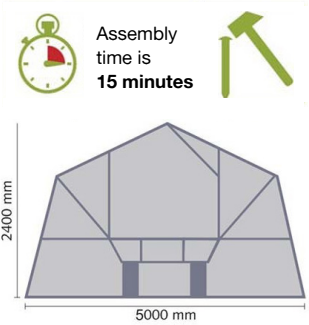

OREGON FOLDING CAMPER

Trailer Store Oregon with capacity for the whole family and much more.

The Comanche OREGON is modern, versatile and spacious. Once unfolded, the central hall invites you to enter the rooms with 1.7 m wide beds and slatted base on both beds.

Specifications

Max Gross weight 495/600
Ex-Works Weight 350 kg
Wheels 145/80 R13"

Includes

Spare Wheel Carrier
Corner Steadies
Storage Lockers

Accessories

Front Awning

Advance

Kitchen Chest