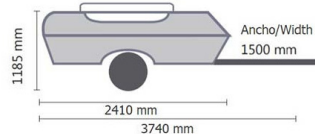

Specifications

Max Gross weight 495/600
Ex-Works Weight 350 kg
Wheels 145/80 R13"

Includes

Spare Wheel Carrier
Corner Steadies
Storage Lockers

Accessories

Front Awning

Advance

Kitchen Chest