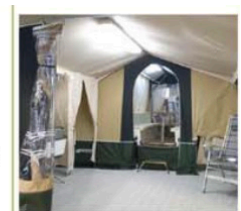

Parking support with or
without wheels

Flooring