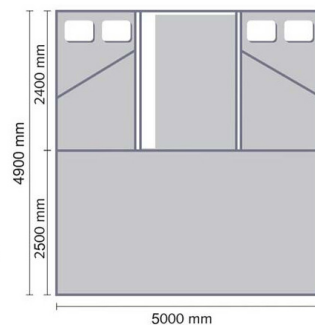

OREGON FOLDING CAMPER

Trailer Store Oregon with capacity for the whole family and much more.

The Comanche OREGON is modern, versatile and spacious. Once unfolded, the central hall invites you to enter the rooms with 1.7 m wide beds and slatted base on both beds.

Specifications

Max Gross weight 495/600
Ex-Works Weight 350 kg
Wheels 145/80 R13"

Includes

Spare Wheel Carrier
Corner Steadies
Storage Lockers

Accessories

Front Awning

Advance

Kitchen Chest